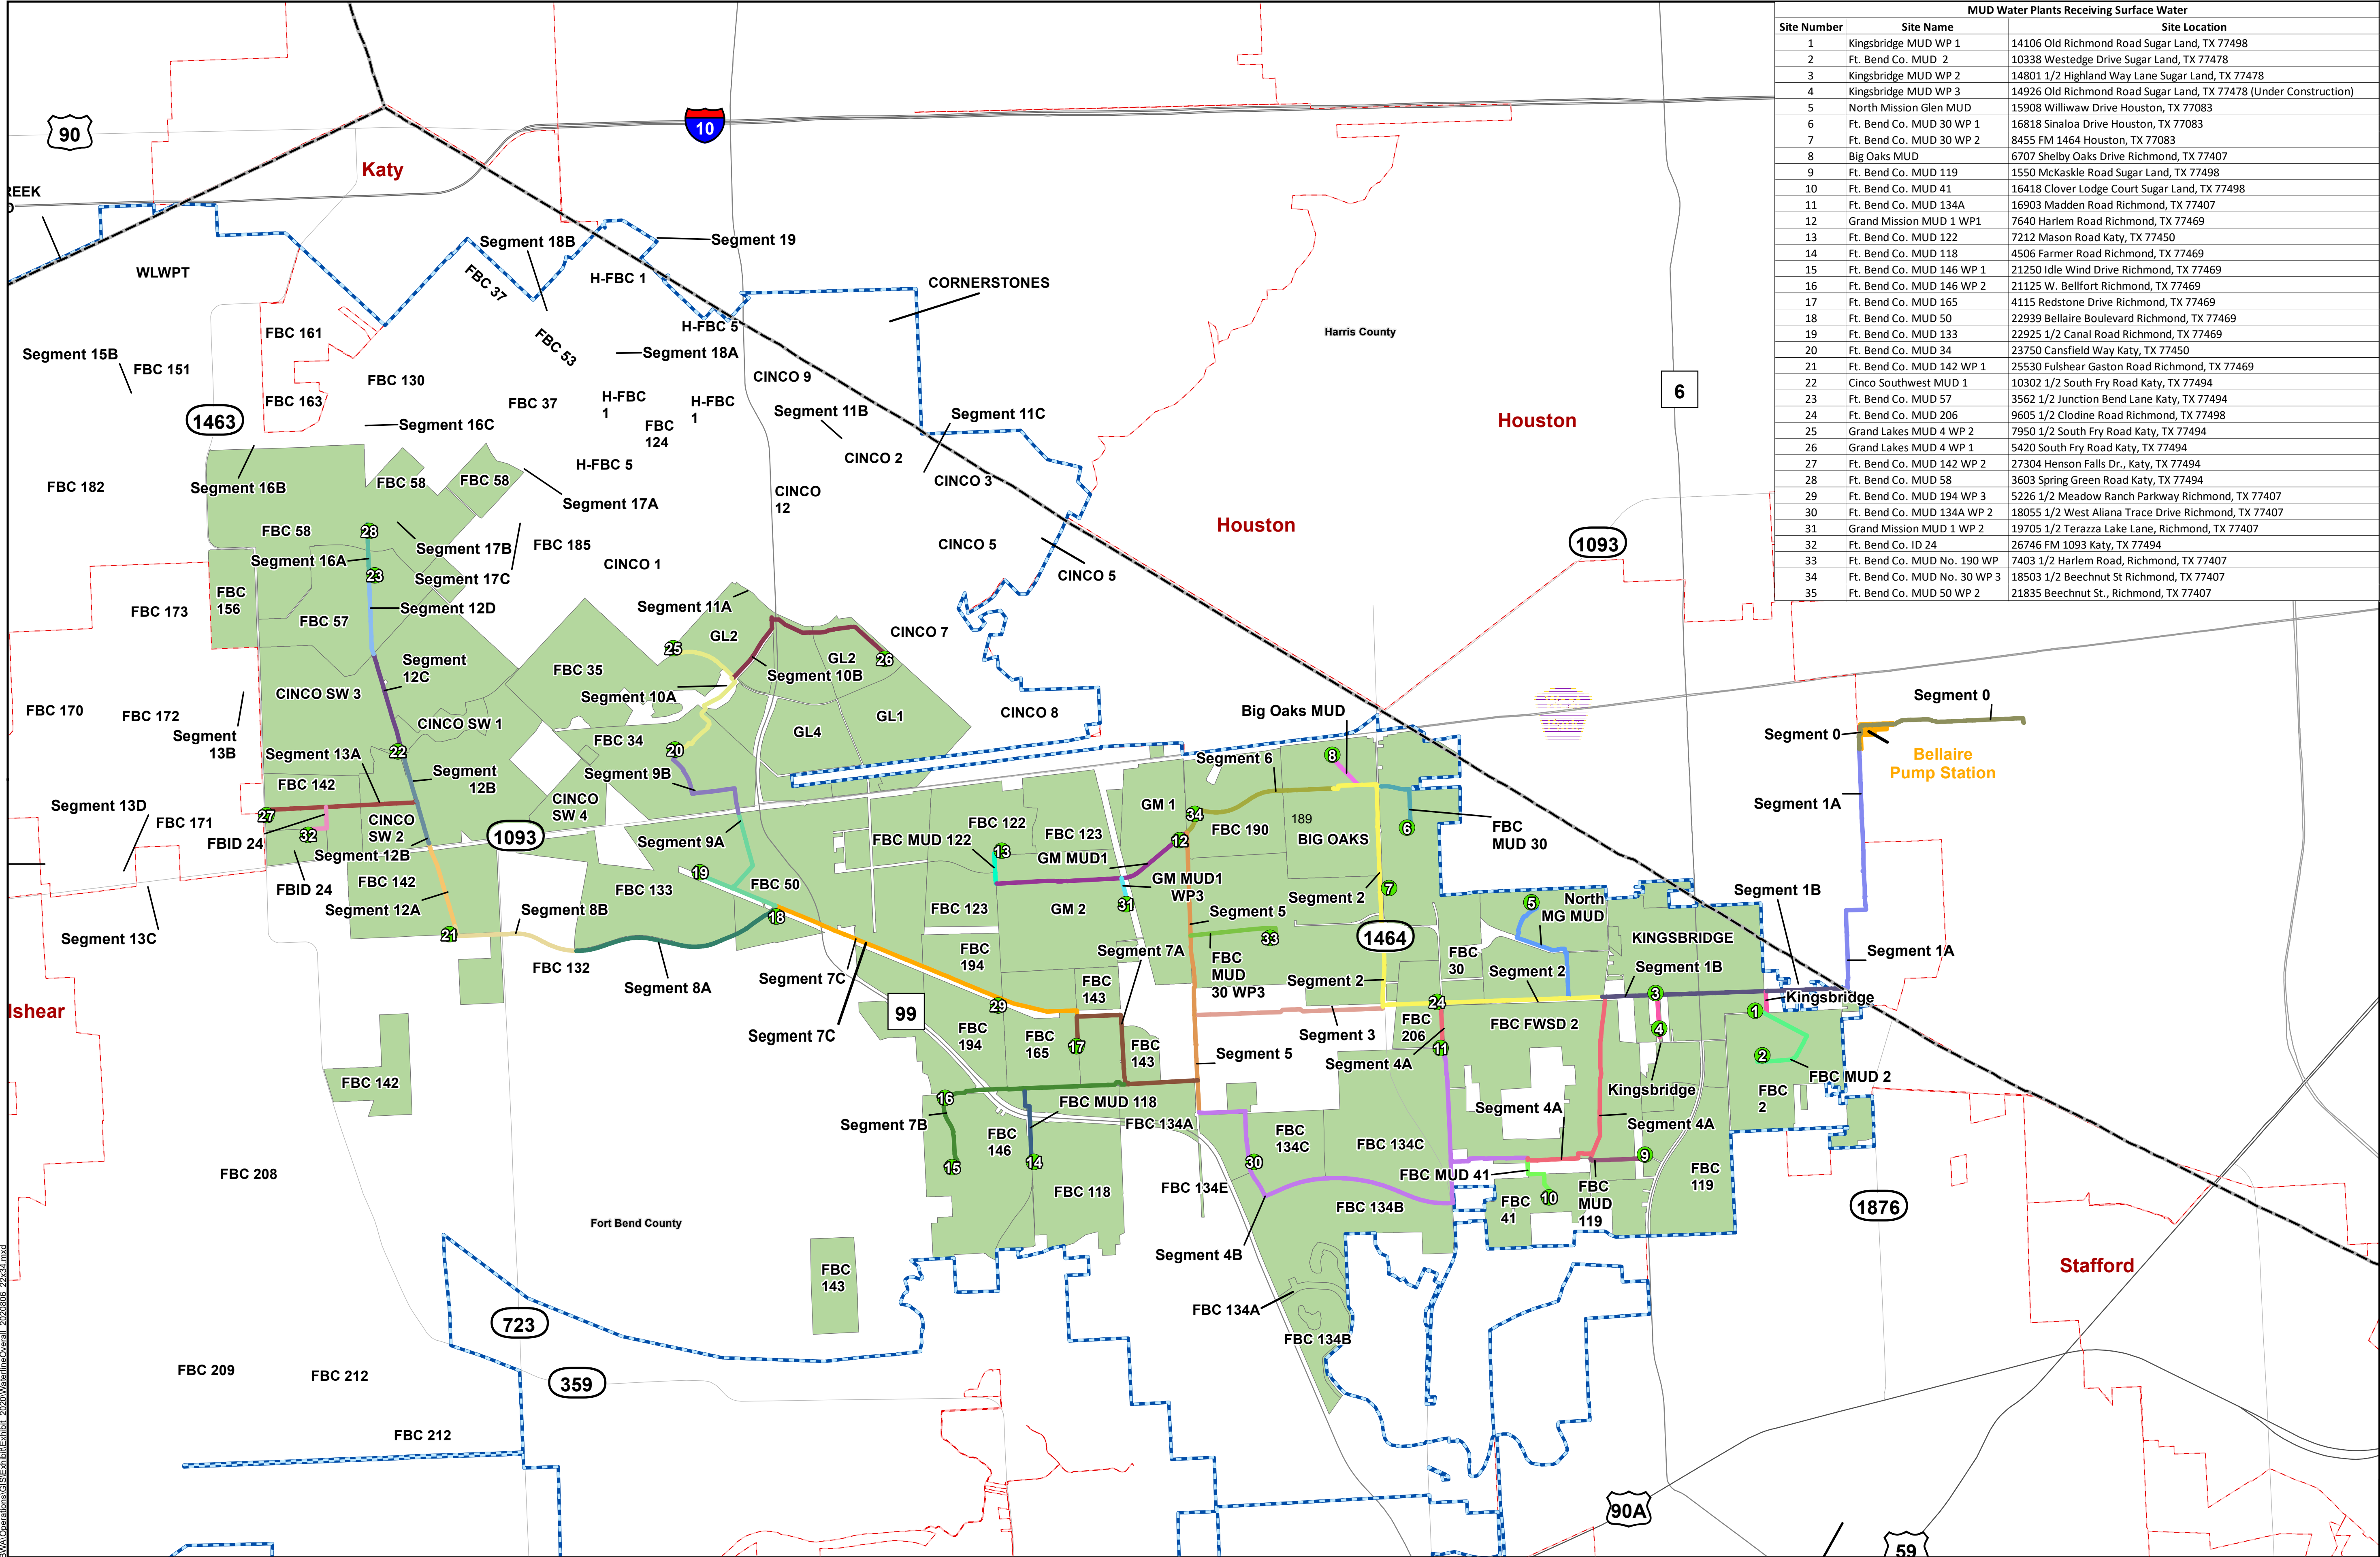

MUD Water Plants Receiving Surface Water		
Site Number	Site Name	Site Location
1	Kingsbridge MUD WP 1	14106 Old Richmond Road Sugar Land, TX 77498
2	Ft. Bend Co. MUD 2	10338 Westedge Drive Sugar Land, TX 77478
3	Kingsbridge MUD WP 2	14801 1/2 Highland Way Lane Sugar Land, TX 77478
4	Kingsbridge MUD WP 3	14926 Old Richmond Road Sugar Land, TX 77478 (Under Construction)
5	North Mission Glen MUD	15908 Williwaw Drive Houston, TX 77083
6	Ft. Bend Co. MUD 30 WP 1	16818 Sinaloa Drive Houston, TX 77083
7	Ft. Bend Co. MUD 30 WP 2	8455 FM 1464 Houston, TX 77083
8	Big Oaks MUD	6707 Shelby Oaks Drive Richmond, TX 77407
9	Ft. Bend Co. MUD 119	1550 McKaskle Road Sugar Land, TX 77498
10	Ft. Bend Co. MUD 41	16418 Clover Lodge Court Sugar Land, TX 77498
11	Ft. Bend Co. MUD 134A	16903 Madden Road Richmond, TX 77407
12	Grand Mission MUD 1 WP1	7640 Harlem Road Richmond, TX 77469
13	Ft. Bend Co. MUD 122	7212 Mason Road Katy, TX 77450
14	Ft. Bend Co. MUD 118	4506 Farmer Road Richmond, TX 77469
15	Ft. Bend Co. MUD 146 WP 1	21250 Idle Wind Drive Richmond, TX 77469
16	Ft. Bend Co. MUD 146 WP 2	21125 W. Belfort Richmond, TX 77469
17	Ft. Bend Co. MUD 165	4115 Redstone Drive Richmond, TX 77469
18	Ft. Bend Co. MUD 50	22939 Bellaire Boulevard Richmond, TX 77469
19	Ft. Bend Co. MUD 133	22925 1/2 Canal Road Richmond, TX 77469
20	Ft. Bend Co. MUD 34	23750 Cansfield Way Katy, TX 77450
21	Ft. Bend Co. MUD 142 WP 1	25530 Fulshear Gaston Road Richmond, TX 77469
22	Cinco Southwest MUD 1	10302 1/2 South Fry Road Katy, TX 77494
23	Ft. Bend Co. MUD 57	3562 1/2 Junction Bend Lane Katy, TX 77494
24	Ft. Bend Co. MUD 206	9605 1/2 Clodine Road Richmond, TX 77498
25	Grand Lakes MUD 4 WP 2	7950 1/2 South Fry Road Katy, TX 77494
26	Grand Lakes MUD 4 WP 1	5420 South Fry Road Katy, TX 77494
27	Ft. Bend Co. MUD 142 WP 2	27304 Henson Falls Dr., Katy, TX 77494
28	Ft. Bend Co. MUD 58	3603 Spring Green Road Katy, TX 77494
29	Ft. Bend Co. MUD 194 WP 3	5226 1/2 Meadow Ranch Parkway Richmond, TX 77407
30	Ft. Bend Co. MUD 134A WP 2	18055 1/2 West Aliana Trace Drive Richmond, TX 77407
31	Grand Mission MUD 1 WP 2	19705 1/2 Terazza Lake Lane, Richmond, TX 77407
32	Ft. Bend Co. ID 24	26746 FM 1093 Katy, TX 77494
33	Ft. Bend Co. MUD No. 190 WP	7403 1/2 Harlem Road, Richmond, TX 77407
34	Ft. Bend Co. MUD No. 30 WP 3	18503 1/2 Beechnut St Richmond, TX 77407
35	Ft. Bend Co. MUD 50 WP 2	21835 Beechnut St., Richmond, TX 77407

Existing NFBWA Water System Line

MUD Water Plant

- Receiving Surface Water
- County Line
- NFBWA Boundary
- Bellaire Pump Station
- City Limit
- MUD's
- Receiving Surface Water

North Fort Bend Water Authority System

Date: October 2020 Project: 000NFB00-61

North Fort Bend Water Authority System

BGE, Inc.
Tel: 281-558-8700
www.bgeinc.com